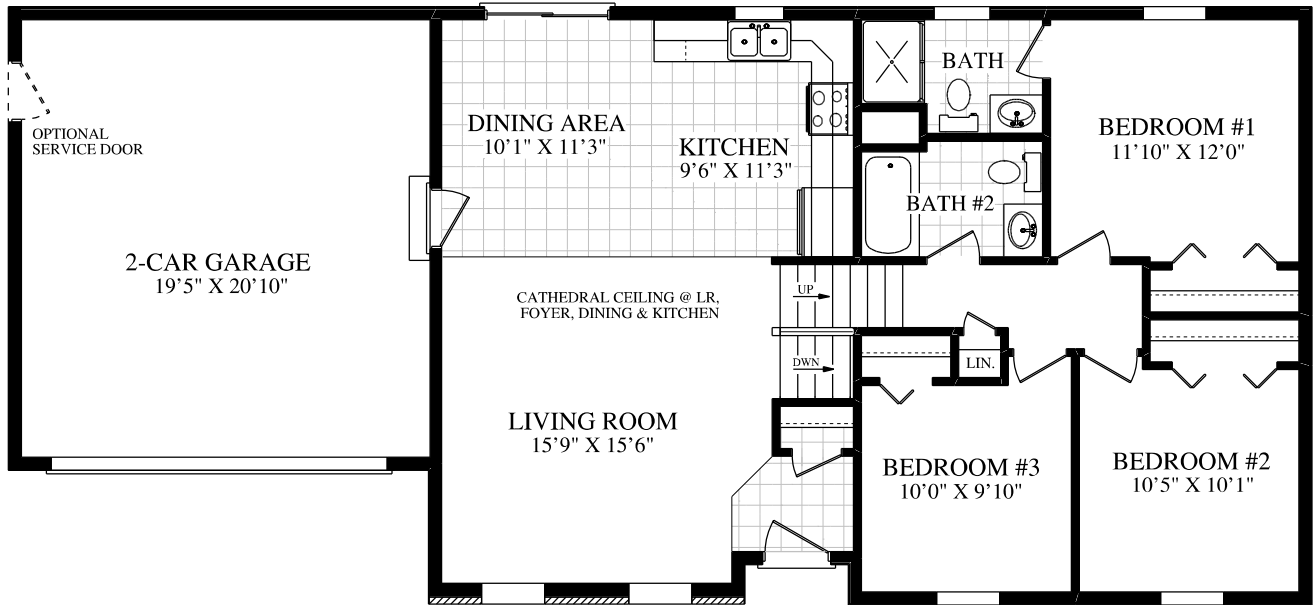

OPTIONAL
COUNTRY KITCHEN

MAIN FLOOR LEVELS

PRICES AND SPECIFICATIONS SUBJECT TO CHANGE WITHOUT NOTICE.
BASEMENT INCLUDED AS SHOWN.

SHENANDOAH

LOWER LEVELS

19733 Leitersburg Pike • Hagerstown, MD 21742 • (301) 797-0000 • Fax (301) 797-7466